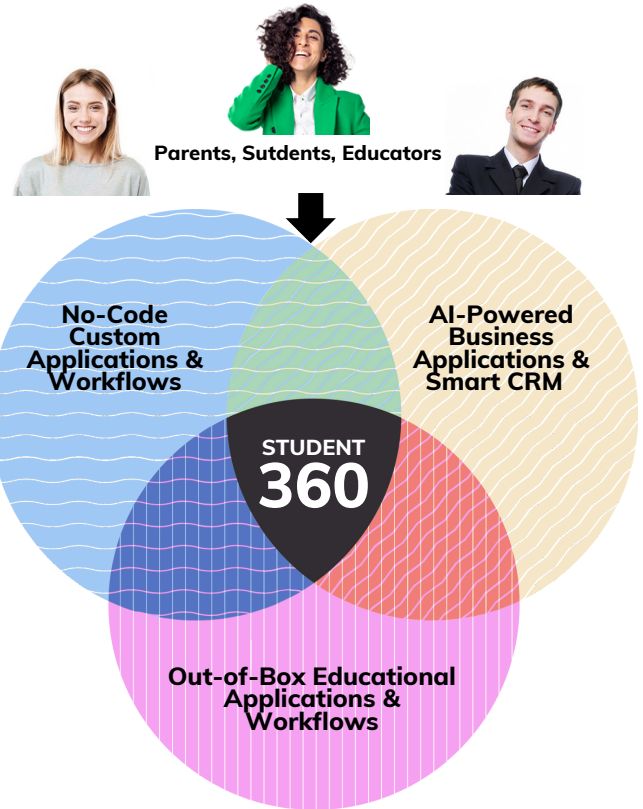

The Vision

Our vision is to transform educational management by delivering a highly customizable and AI-powered platform that seamlessly adapts to the unique needs of each institution.

We aim to enhance educational outcomes through personalized learning experiences, streamline administrative processes with intelligent automation, and empower educators, students, and parents with data-driven insights and efficient tools.

In hours, digitize & automate end-to-end education workflows exactly as required by your business with AI, No-Code, and CRM.